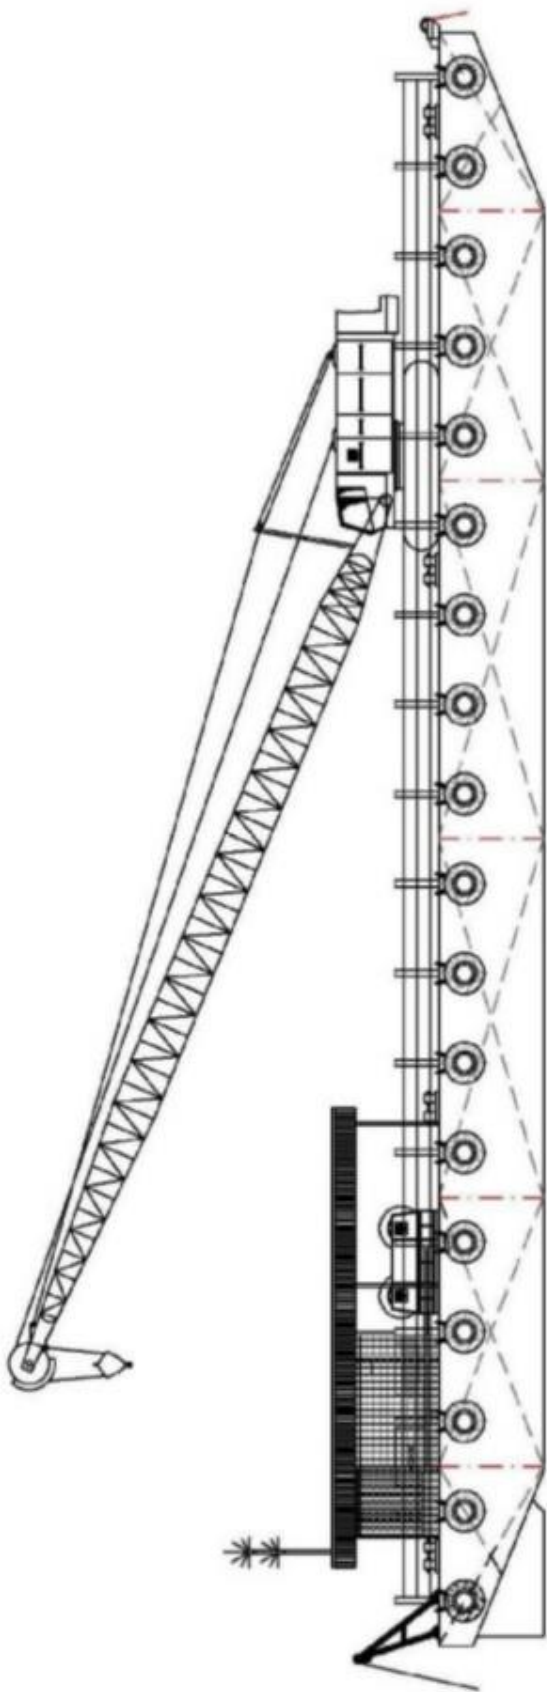

KOBELCO 7250-2F

PRINCIPAL PARTICULARS

Manufactures	Kobelco
Model	7250-2F
Serial Number	JD04-02530
Capacity	250 T
Tower Jib Boom	60 M
Build	2010
Main Boom	76 M
Hook	250T , 150T, 70T, 35T, & Ball

Particulars given are entirely without warranty as to correctness and interested party must satisfy themselves by inspection of ship's certificate or by other means of vessel's specification.

STARBOARD

MAIN DECK PLAN