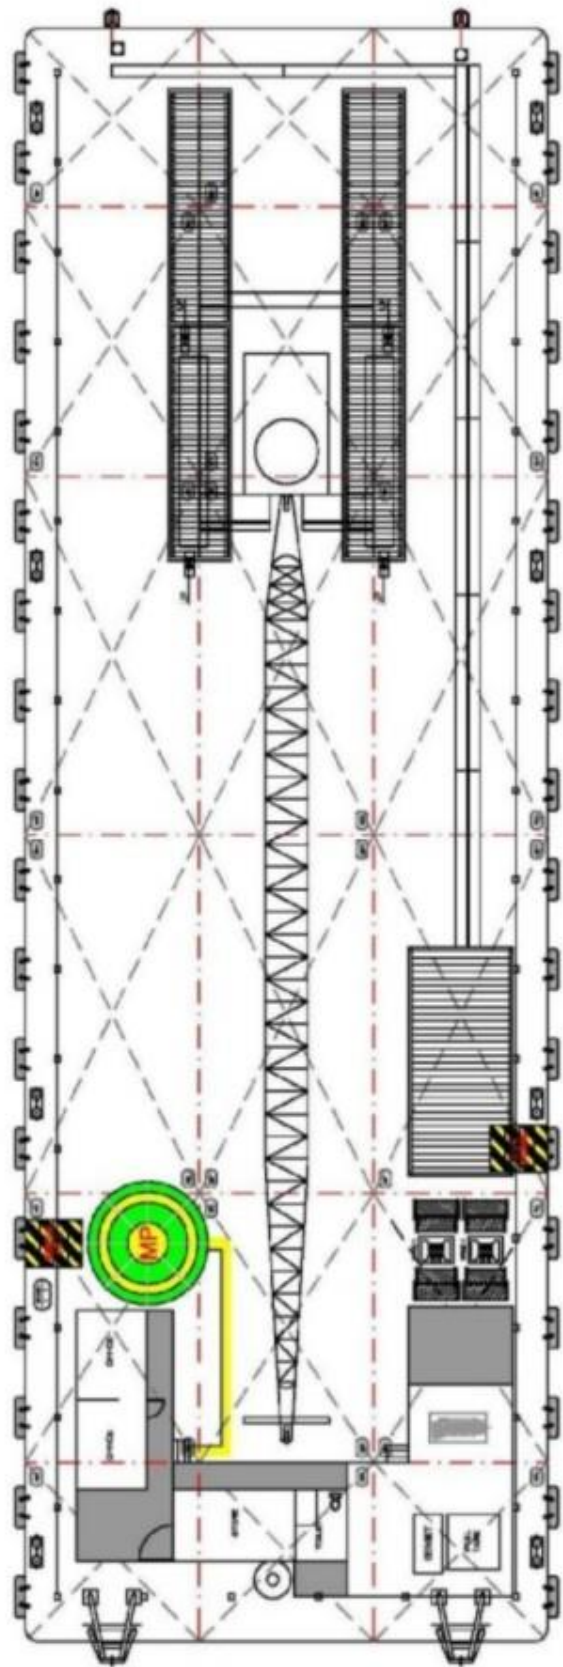

KOBELCO 7250-2F

PRINCIPAL PARTICULARS

Manufactures	Kobelco
Model	7250-2F
Serial Number	JD04-02530
Capacity	250 T
Tower Jib Boom	60 M
Build	2010
Main Boom	76 M
Hook	250T , 150T, 70T, 35T, & Ball

Particulars given are entirely without warranty as to correctness and interested party must satisfy themselves by inspection of ship's certificate or by other means of vessel's specification.

STARBOARD

MAIN DECK PLAN